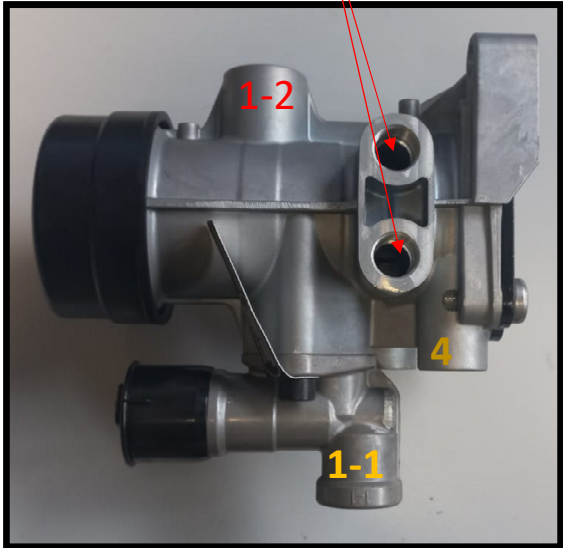

Left

1-2 → Red air hopper

4 → Yellow tractor

Down

Right

Need cap

1-1 → Yellow cylinder/Lung