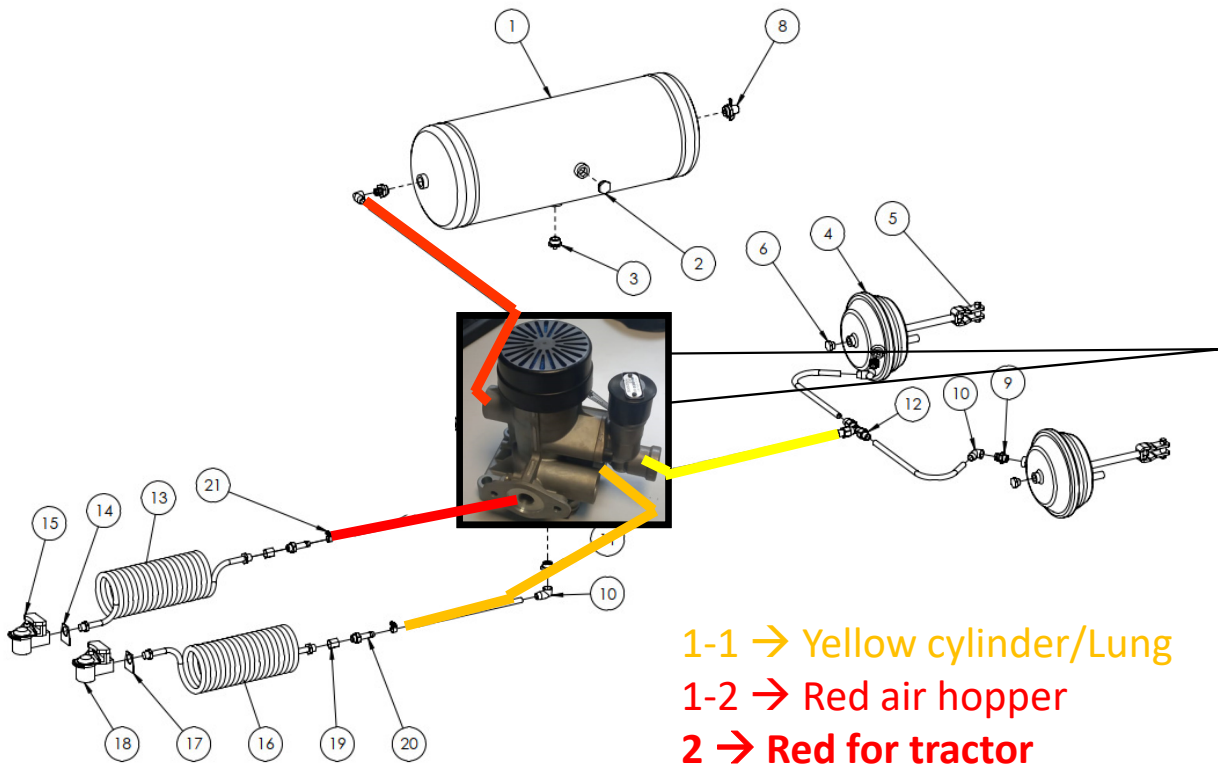

Connexion Valve

- Kit pneumatic Valve

- 1-1 → Yellow cylinder/Lung
- 1-2 → Red air hopper
- 2 → Red for tractor
- 4 → Yellow tractor

27/09/2023

Connexion Valve

TOP

2 → Red for tractor

cap

Left

1-2 → Red air hopper

4 → Yellow tractor

Down

Right

Need cap

1-1 → Yellow cylinder/Lung