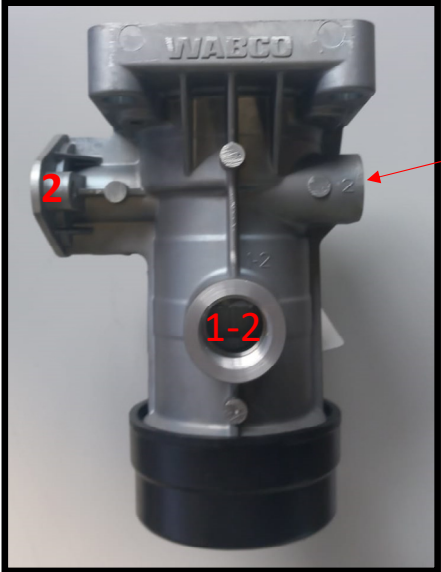

Connexion Valve

- Kit pneumatic Valve

- 1-1 → Yellow cylinder/Lung
- 1-2 → Red air hopper
- 2 → Red for tractor
- 4 → Yellow tractor

27/09/2023

Connexion Valve

TOP

2 → Red for tractor

cap

Left

1-2 → Red air hopper

4 → Yellow tractor

Down

Right

Need cap

1-1 → Yellow cylinder/Lung