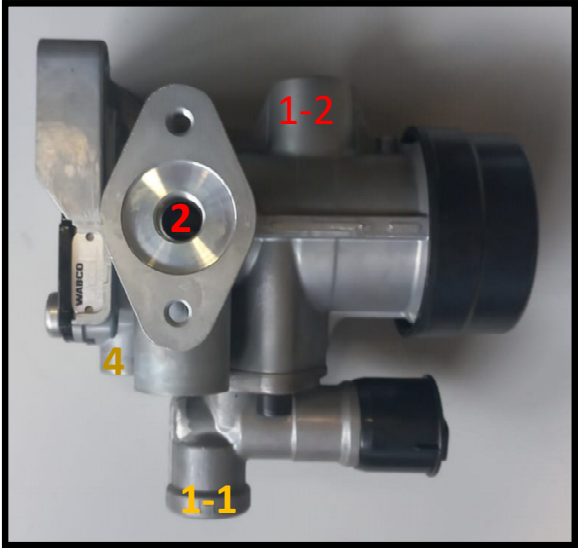

Connexion Valve

- Kit pneumatic Valve

- 1-1 → Yellow cylinder/Lung
- 1-2 → Red air hopper
- 2 → Red for tractor
- 4 → Yellow tractor

27/09/2023

Connexion Valve

TOP

2 → Red for tractor

cap

Left

1-2 → Red air hopper

4 → Yellow tractor

Down

Right

Need cap

1-1 → Yellow cylinder/Lung