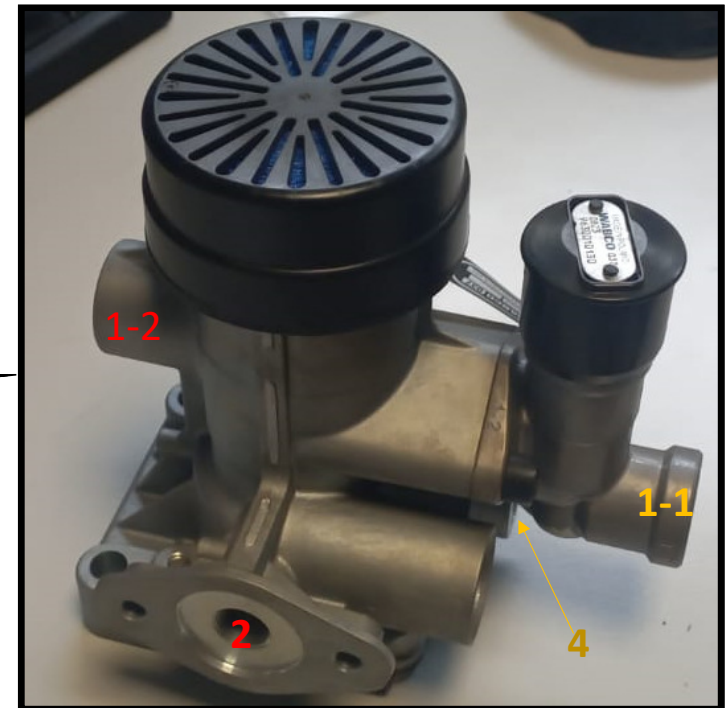

Connexion Valve

- Kit pneumatic Valve

- 1-1 → Yellow cylinder/Lung
- 1-2 → Red air hopper
- 2 → Red for tractor
- 4 → Yellow tractor

27/09/2023

Connexion Valve

TOP

2 → Red for tractor

cap

Left

1-2 → Red air hopper

4 → Yellow tractor

Down

Right

Need cap

1-1 → Yellow cylinder/Lung